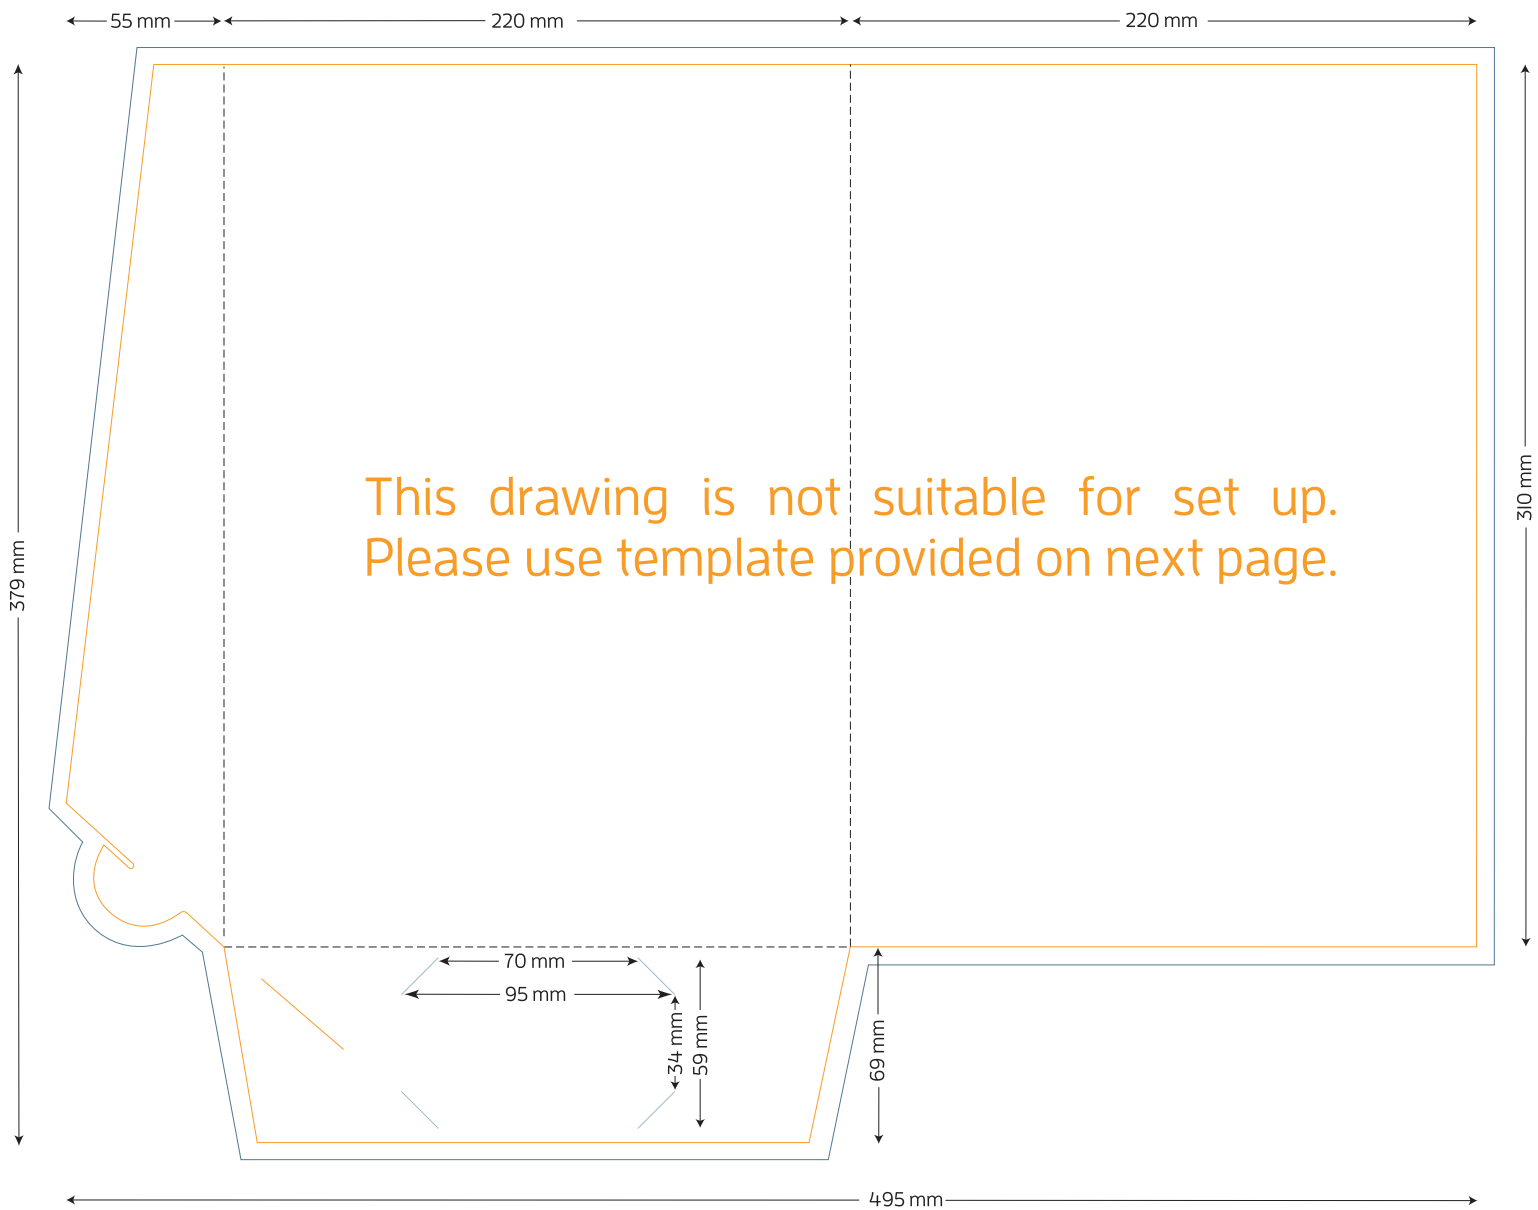

Single Gusset A4 Presentation Folder

FOLDED SIZE: 220mm x 310mm

- TRIM SIZE: 495mm x 379mm
- BLEED: 5mm on all sides
- BUSINESS CARD SLITS
- LOCKING TAB SLIT

Presentation Folder artwork needs to be supplied as a two page PDF per side.

Page 1 Artwork needs to include key lines. This is to demonstrate the position of images and text.

Page 2 Artwork has no key lines. This page will be used to generate the print file.

Single Gusset A4 Presentation Folder

FOLDED SIZE: 220mm x 310mm