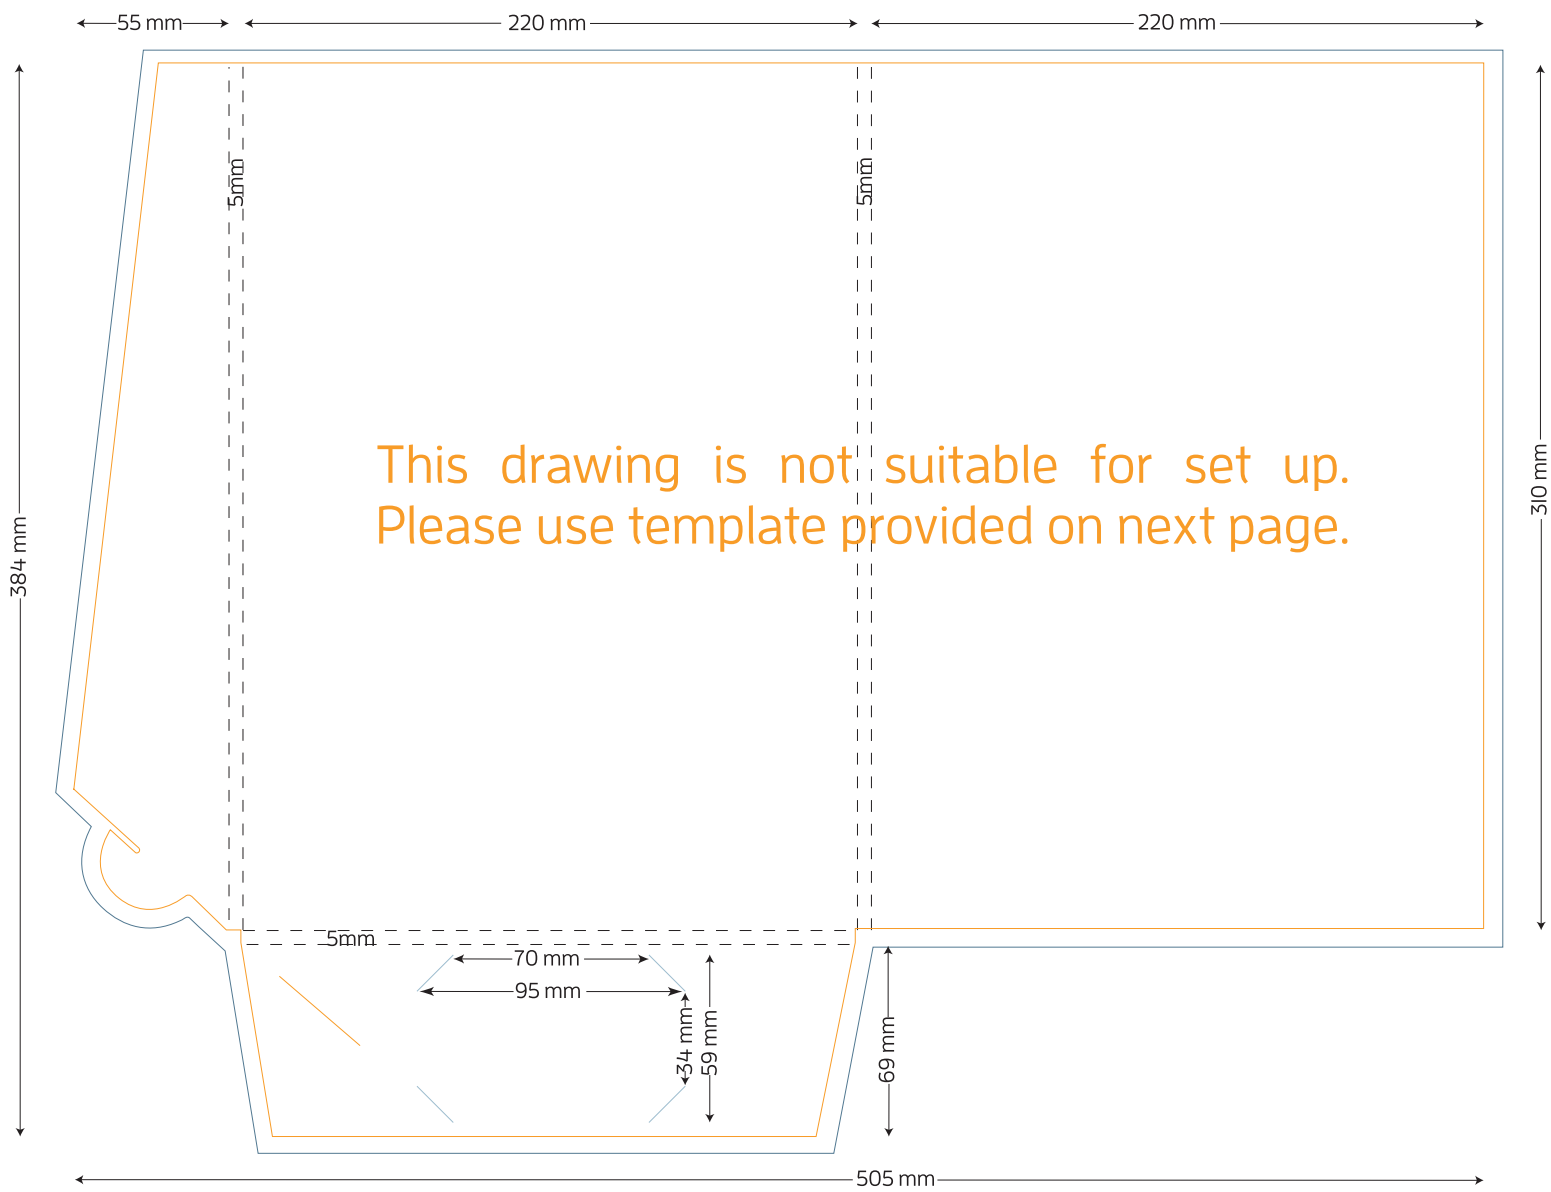

Double Gusset A4 Presentation Folder

5mm GUSSET

FOLDED SIZE: 220mm x 310mm

- TRIM SIZE: 505mm x 384mm
- BLEED: 5mm on all sides
- BUSINESS CARD SLITS
- LOCKING TAB SLIT

Presentation Folder artwork needs to be supplied as a two page PDF per side.
Page 1 Artwork needs to include key lines. This is to demonstrate the position of images and text.
Page 2 Artwork has no key lines. This page will be used to generate the print file.

Double Gusset A4 Presentation Folder

5mm GUSSET

FOLDED SIZE: 220mm x 310mm